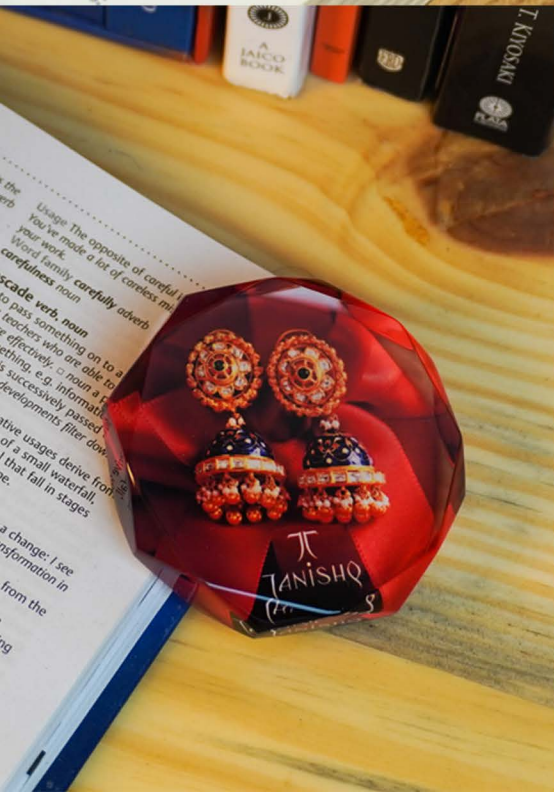

Product Code: TSPW-2
Dimensions: 6 x 6 CM
Thickness: 15 mm