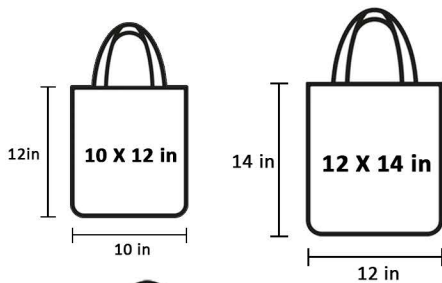

Size & Color
Customisation
Available for
Bulk Orders

Product Code: TSB-1 / TSB-2 / TSB-3
Dimensions: 10X12 in / 12X14 in / 14X16 in
Color: White
Material: Polyester Canvas