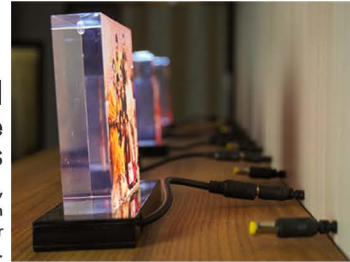

Get rid of Wire tangles

Adaptor less ,
single button
Power supply for
all the products .

Pre-fitted Led Lights to enhance the presented look of the products