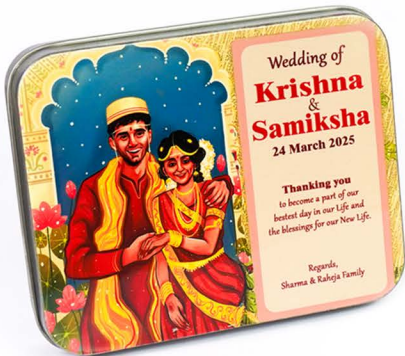

Product Code: TSTR-5
Dimensions: 200mm x 150mm x 10mm

Product Code: TSTR-6
Dimensions: 200mm x 150mm x 10mm

GEOMETRY BOX

A sleek and durable geometry box with a sublimation-ready surface, perfect for personalized designs, logos, or names. Made from high-quality plastic or metal (based on variant), it offers ample space for essential stationery like scale, compass, pencils, and eraser. Ideal for students, gifts, return favors, or brand promotions. Sharp print quality with vibrant, long-lasting colors.

Product Code: TSGB-1

GIFT BOX / WALLET BOX

durable metal box with a high-gloss sublimation surface – perfect for printing vibrant photos, logos, or messages. Ideal for gifting, storage, packaging, or keepsakes, this sturdy box combines functionality with personalized charm

Product Code: TSMT-1

Dimensions: 105mm x 130mm

METAL PACKAGING BOX

Sublimation printable metal boxes—durable, sleek, and perfect for creating personalized gifts. Easily customize with your designs, photos, or artwork to make every box a unique keepsake for any occasion.