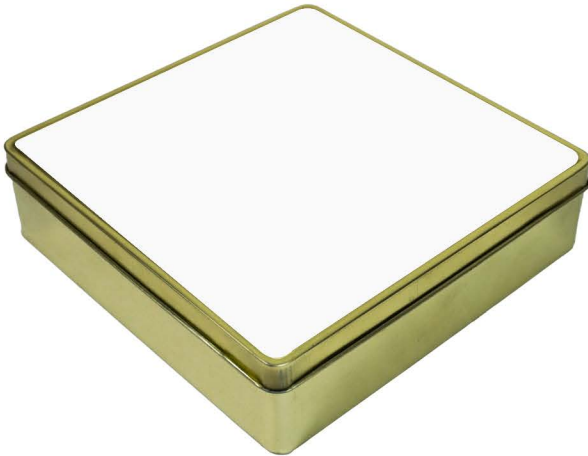

METAL PACKAGING BOX

Sublimation printable metal boxes—durable, sleek, and perfect for creating personalized gifts. Easily customize with your designs, photos, or artwork to make every box a unique keepsake for any occasion.

Product Code: TSMT-2
Size: 101 X 120 X 40 MM

Product Code: TSMT-3
Size: 200 X 200 X 50 MM

Product Code: TSMT-4
Size: 74 X 50 MM

Product Code: TSMT-5
Size: 74 X 110 MM

Product Code: TSMT-6
Size: 74 X 133 MM