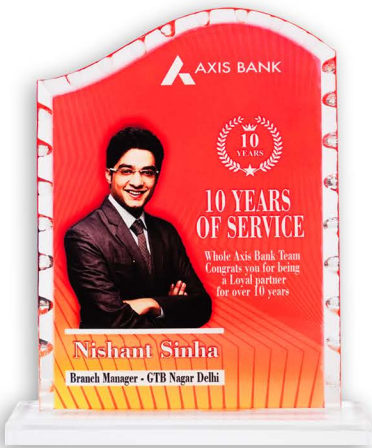

Product Code: TSTR-5
Dimensions: 200mm x 150mm x 10mm